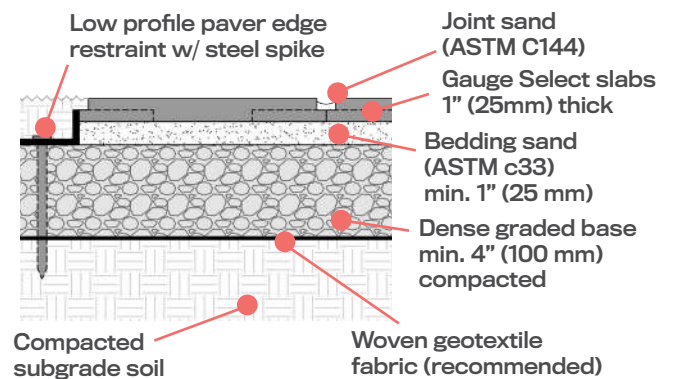

Typical Residential Installation

*Not suitable for vehicular traffic.